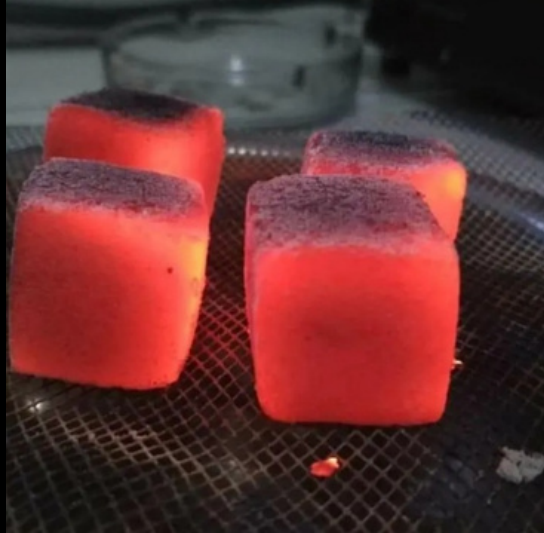

littlebriquette.com

OUR PRODUCTS

SHISHA/HOOKAH

Gold Grade:

- Moisture: 7%
- Ash content: 2%
- Volatile matter: 12% - 15%
- Fix carbon: 80-85%
- Calorie : 7200 kkal/kg
- Ash colour: White Silver
- Burning time: 2 hours

+62 817 7412 5277

+62 819 339 0440

info@littlebriquette.com

littlebriquette@gmail.com

*For exact price please contact us

*Shape and Size affect the burning time