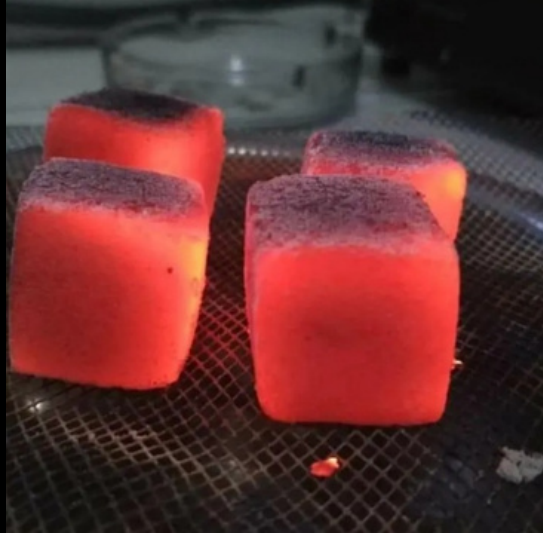

littlebriquette.com

OUR PRODUCTS

Gold Grade:

- Moisture: 7%
- Ash content: 2%
- Volatile matter: 12% - 15%
- Fix carbon: 80-85%
- Calorie : 7200 kkal/kg
- Ash colour: White Silver
- Burning time: 2 hours

+62 817 7412 5277

+62 819 339 0440

info@littlebriquette.com

littlebriquette@gmail.com

*For exact price please contact us

*Shape and Size affect the burning time